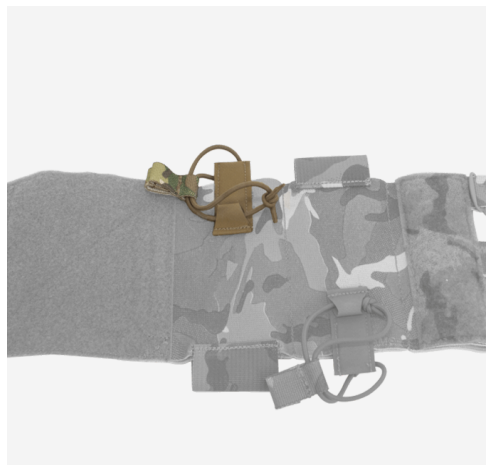

STRETCH CUMMERBUND

BLC090

FEATURES

1. Heavy duty Mil-Spec elastic
2. Carries magazines radios and other mission critical items
3. Semi-rigid tabs at opening for one handed insertion of mags
4. Removable elastic cord with pull tabs for item retention
5. Highly adjustable rear attachment works with **JPC™**, **AVS™** and **LVS™ TACTICAL CARRIER**

DESIGN

The Crye Precision **STRETCH CUMMERBUND** adds a new level of comfort and gear access to your carrier. Heavy duty elastic accommodates magazines, radios and other mission critical items and provides a snug custom fit on the wearer. Semi-rigid tabs at openings allow for one handed mag insertion. Retention cords are removable for fast access. Works with **JPC™**, **AVS™** and **LVS™ TACTICAL CARRIER**. Made in US from US materials.

SIZE:

Large/XLarge

Small/Medium

COLOR:

Black

MultiCam

Coyote

Ranger Green

MAGAZINE PULL TABS

INTERGRATED MAG POUCH

ADJUSTABLE REAR ATTACHMENT