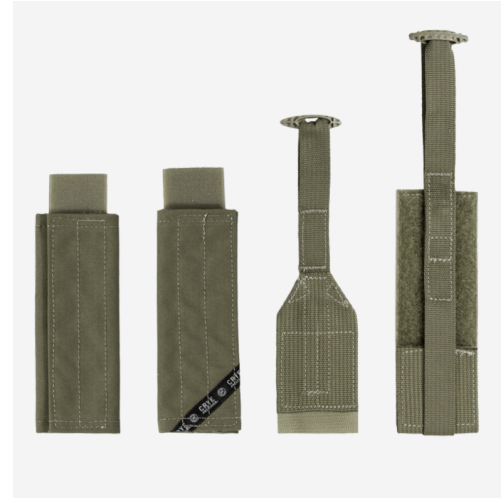

## DESIGN

The JPC™ E-DOFF KIT adds emergency doffing capabilities to the JPC™ . The kit includes one shoulder release, one cummerbund release, and left / right shoulder covers. One size fits all. Review the operator's manual below for installation instructions.

## SIZE:

One Size

## COLOR:

- Black
- MultiCam
- Coyote
- Ranger Green

DISENGAGE SHOULDER STRAP

DISENGAGE CUMMERBUND