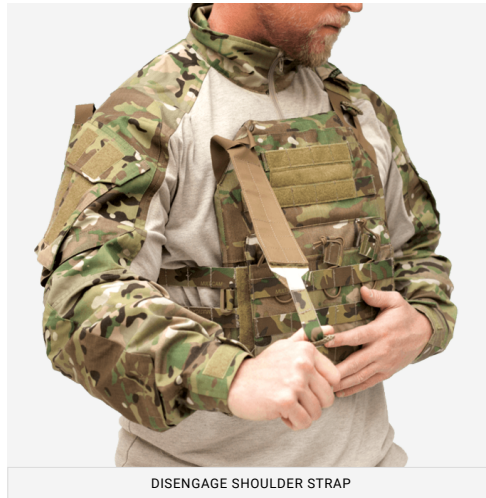

## DESIGN

The JPC™ E-DOFF KIT adds emergency doffing capabilities to the JPC™ . The kit includes one shoulder release, one cummerbund release, and left / right shoulder covers. One size fits all. Review the operator's manual below for installation instructions.

## SIZE:

One Size

## COLOR:

- Black
- MultiCam
- Coyote
- Ranger Green

DISENGAGE SHOULDER STRAP

DISENGAGE CUMMERBUND