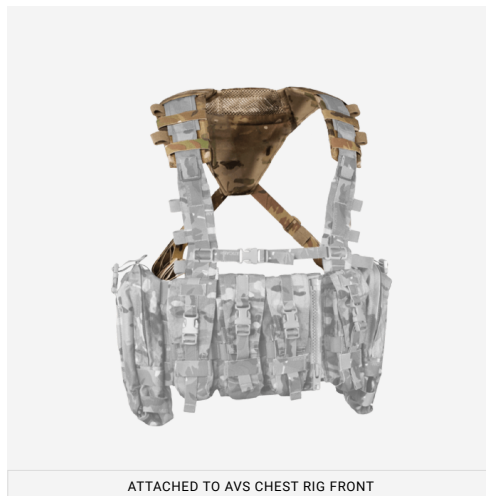

## FEATURES

1. Padded for long wearing comfort
2. Balanced geometry distributes weight evenly on the body
3. Versatile mounting points allow it to be used on many systems

## DESIGN

Our AVS™ PADDED YOKE allows you to turn the AVS™ DETACHABLE CHEST RIG into a standalone chest rig. The yoke can also be used in conjunction with any of our AVS™ Plate Bags to form a modular vest with a padded neck and shoulder area. It can also be used as a comfortable load-bearing means of adding support for any of our belts. One size fits all. Made in US from US materials.

## SIZE:

One Size

## COLOR:

- Black
- MultiCam
- Coyote
- Ranger Green

CONNECTED TO BELT FRONT

CONNECTED TO BELT BACK

ATTACHED TO AVS CHEST RIG FRONT

ATTACHED TO AVS CHEST RIG BACK