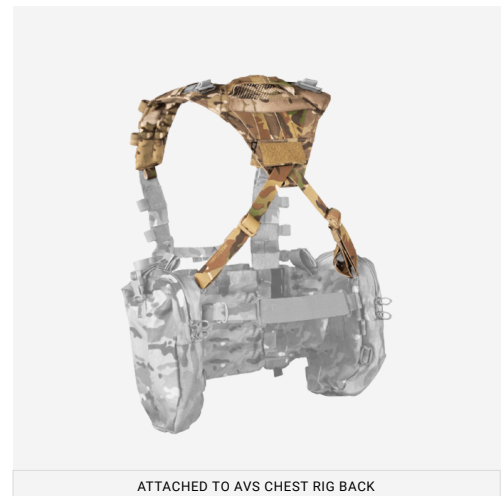

# AVS™ PADDED YOKE

AVSYKO

## FEATURES

1. Padded for long wearing comfort
2. Balanced geometry distributes weight evenly on the body
3. Versatile mounting points allow it to be used on many systems

## DESIGN

Our AVS™ PADDED YOKE allows you to turn the AVS™ DETACHABLE CHEST RIG into a standalone chest rig. The yoke can also be used in conjunction with any of our AVS™ Plate Bags to form a modular vest with a padded neck and shoulder area. It can also be used as a comfortable load-bearing means of adding support for any of our belts. One size fits all. Made in US from US materials.

## COLOR:

- Black
- MultiCam
- Coyote
- Ranger Green

CONNECTED TO BELT FRONT

CONNECTED TO BELT BACK

ATTACHED TO AVS CHEST RIG FRONT

ATTACHED TO AVS CHEST RIG BACK