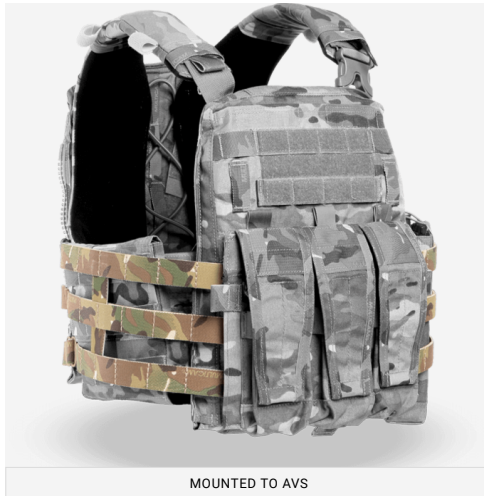

AVS™ 3-BAND SKELETAL CUMMERBUND SET

AVS062

DESIGN

This cummerbund provides a three-row MOLLE mounting platform, which allows the AVS™ to be configured with more components. It features our patented Skeletal™ cummerbund design.

SIZE:

Large/XLarge

Small/Medium

COLOR:

Black

MultiCam

Coyote

Ranger Green